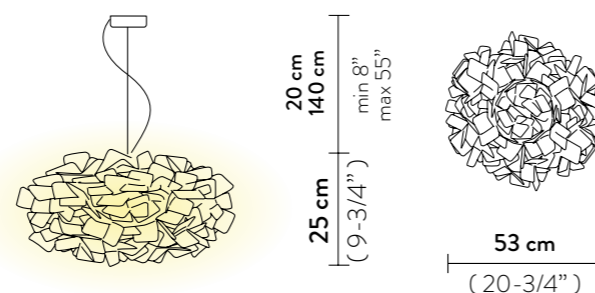

CLIZIA SUSPENSION DESIGN BY ADRIANO RACHELE

CLIZIA SUSPENSION

Light Source: 2 X 12W E27 LED Filament Bulbs

Dimmable: with dimmable bulbs

Materials: Lentiflex®, Cristalflex®, Opalflex®,
Cristalflex® with cold foil

With: Magnetic hanging System

Weight: net 2 Kg - gross 2,8 Kg

Packaging: 57 x 55 x h. 26 cm

FINISH	PRODUCT CODE	CANOPY DETAILS
 MAMA NON MAMA GOLD	CLISS00GNM01R00000EU RED WIRE	Ø 12 x h. 3,2 cm RED WIRE TRANSP WIRE
	CLISS00GNM01T00000EU TRANSP WIRE	
	ACCESSORIES	
	6M CABLE KIT (must be ordered with lamp) RED WIRE 6M CABLE KIT (must be ordered with lamp) TRANSP WIRE	
 MAMA NON MAMA BLACK	CLISS00BNM01B00BLCEU BLACK WIRE	Ø 12 x h. 3,2 cm BLACK WIRE TRANSP WIRE
	CLISS00BNM01T00000EU TRANSP WIRE	
	ACCESSORIES	
	6M CABLE KIT (must be ordered with lamp) BLACK WIRE 6M CABLE KIT (must be ordered with lamp) TRANSP WIRE	
 MAMA NON MAMA WHITE	CLISS00MNM01R00000EU RED WIRE	Ø 12 x h. 3,2 cm RED WIRE TRANSP WIRE
	CLISS00MNM01T00000EU TRANSP WIRE	
	ACCESSORIES	
	6M CABLE KIT (must be ordered with lamp) RED WIRE 6M CABLE KIT (must be ordered with lamp) TRANSP WIRE	

FINISH	PRODUCT CODE	CANOPY DETAILS
 PIXEL	CLISS00PXL01R00000EU RED WIRE	Ø 12 x h. 3,2 cm RED WIRE TRANSP WIRE
	CLISS00PXL01T00000EU TRANSP WIRE	
	ACCESSORIES	
	6M CABLE KIT (must be ordered with lamp) RED WIRE 6M CABLE KIT (must be ordered with lamp) TRANSP WIRE	
 FUMÉ	CLISS00FUM01T00000EU	Ø 12 x h. 3,2 cm
	ACCESSORIES	
	6M CABLE KIT (must be ordered with lamp)	
 WHITE	CLISS00WHT01T00000EU	Ø 12 x h. 3,2 cm
	ACCESSORIES	
	6M CABLE KIT (must be ordered with lamp)	
 ORANGE	CLISS00ORG01T00000EU	Ø 12 x h. 3,2 cm
	ACCESSORIES	
	6M CABLE KIT (must be ordered with lamp)