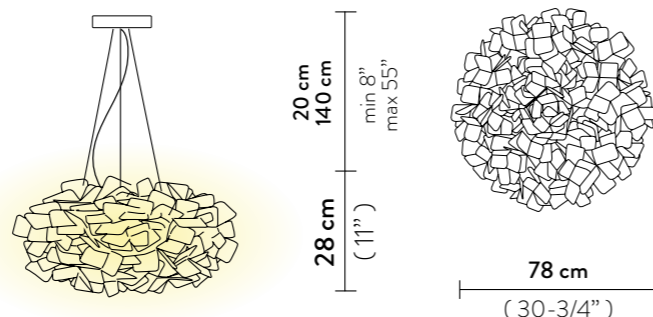

Weight: net 2,94 Kg - gross 6,2 Kg

Packaging: 80 x 80 x h. 30 cm

FINISH	PRODUCT CODE	CANOPY DETAILS
 MAMA NON MAMA GOLD	<b>CLISL00GNM01R00000EU</b> <b>RED WIRE</b>	Ø 14 x h. 3,2 cm  RED WIRE      TRANSP WIRE
	<b>CLISL00GNM01T00000EU</b> TRANSP WIRE	
	ACCESSORIES	
	6M CABLE KIT (must be ordered with lamp) <b>RED WIRE</b> 6M CABLE KIT (must be ordered with lamp) TRANSP WIRE	
 MAMA NON MAMA BLACK	<b>CLISL00BNM01B00BLCEU</b> <b>BLACK WIRE</b>	Ø 14 x h. 3,2 cm  BLACK WIRE      TRANSP WIRE
	<b>CLISL00BNM01T00000EU</b> TRANSP WIRE	
	ACCESSORIES	
	6M CABLE KIT (must be ordered with lamp) <b>BLACK WIRE</b> 6M CABLE KIT (must be ordered with lamp) TRANSP WIRE	
 MAMA NON MAMA WHITE	<b>CLISL00MNM01R00000EU</b> <b>RED WIRE</b>	Ø 14 x h. 3,2 cm  RED WIRE      TRANSP WIRE
	<b>CLISL00MNM01T00000EU</b> TRANSP WIRE	
	ACCESSORIES	
	6M CABLE KIT (must be ordered with lamp) <b>RED WIRE</b> 6M CABLE KIT (must be ordered with lamp) TRANSP WIRE	