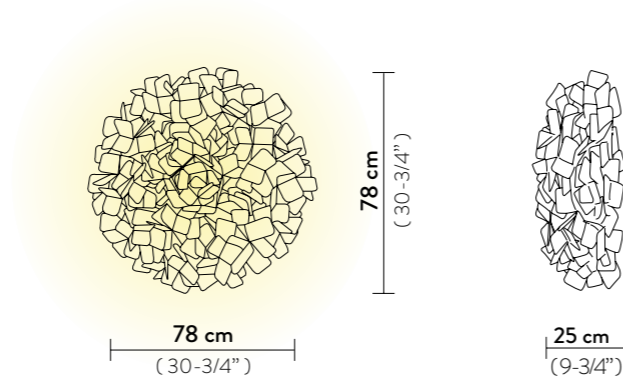

Weight: net 4,5 Kg - gross 7,2 Kg

Packaging: 80 x 80 x h. 30 cm

FINISH	PRODUCT CODE	DETAILS
 MAMA NON MAMA GOLD	<b>CLICL00GNM00000000EU</b>	LIGHT SOURCE:  37 cm 14-1/4"
 MAMA NON MAMA BLACK	<b>CLICL00BNM00000000EU</b>	LIGHT SOURCE:  37 cm 14-1/4"
 MAMA NON MAMA WHITE	<b>CLICL00MNM00000000EU</b>	LIGHT SOURCE:  37 cm 14-1/4"

FINISH	PRODUCT CODE	DETAILS
 PIXEL	<b>CLICL00PXL00000000EU</b>	LIGHT SOURCE:  37 cm 14-1/4"
 FUMÉ	<b>CLICL00FUM00000000EU</b>	LIGHT SOURCE:  37 cm 14-1/4"
 WHITE	<b>CLICL00WHT00000000EU</b>	LIGHT SOURCE:  37 cm 14-1/4"
 ORANGE	<b>CLICL00ORG00000000EU</b>	LIGHT SOURCE:  37 cm 14-1/4"