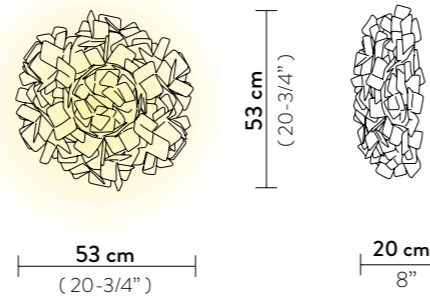

Weight: net 4,5 Kg - gross 7,2 Kg

Packaging: 80 x 80 x h. 30 cm

FINISH	PRODUCT CODE	DETAILS
 MAMA NON MAMA GOLD	<b>CLICL00GNM00000000EU</b>	LIGHT SOURCE:  37 cm 14-1/4"
 MAMA NON MAMA BLACK	<b>CLICL00BNM00000000EU</b>	LIGHT SOURCE:  37 cm 14-1/4"
 MAMA NON MAMA WHITE	<b>CLICL00MNM00000000EU</b>	LIGHT SOURCE:  37 cm 14-1/4"

FINISH	PRODUCT CODE	DETAILS
 PIXEL	<b>CLICL00PXL00000000EU</b>	LIGHT SOURCE:  37 cm 14-1/4"
 FUMÉ	<b>CLICL00FUM00000000EU</b>	LIGHT SOURCE:  37 cm 14-1/4"
 WHITE	<b>CLICL00WHT00000000EU</b>	LIGHT SOURCE:  37 cm 14-1/4"
 ORANGE	<b>CLICL00ORG00000000EU</b>	LIGHT SOURCE:  37 cm 14-1/4"

Weight: net 2 Kg - gross 2,8 Kg

Packaging: 56 x 55 x h. 23 cm