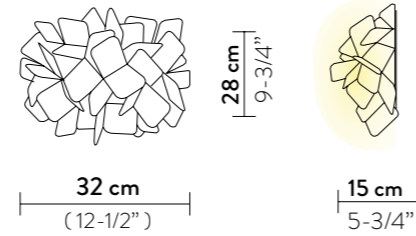

Weight: net 0,6 Kg - gross 1,4 Kg

Packaging: 36 x 38 x h. 15 cm

FINISH	PRODUCT CODE		DETAILS
 MAMA NON MAMA GOLD	<b>M</b>	<b>CLICM00GNM00000000EU</b>	M LIGHT SOURCE:  MINI LIGHT SOURCE:  26 cm 10 - 1/4"  19 cm 7 - 1/4" 
	<b>MINI</b>	<b>CLICS00GNM00000000EU</b>	
 MAMA NON MAMA BLACK	<b>M</b>	<b>CLICM00BNM00000000EU</b>	M LIGHT SOURCE:  MINI LIGHT SOURCE:  26 cm 10 - 1/4"  19 cm 7 - 1/4" 
	<b>MINI</b>	<b>CLICS00BNM00000000EU</b>	

## CLIZIA APPLIQUE

Light Source: 2 X 6W E14 LED Filament Bulbs

Dimmable: with dimmable bulbs

Materials: Cristalflex®, Cristalflex® with cold foil

With: Magnetic hanging System

Weight: net 0,6 Kg - gross 1,4 Kg

Packaging: 36 x 38 x h. 15 cm

FINISH	PRODUCT CODE	DETAILS
 MAMA NON MAMA GOLD	<b>CLIWM00GNM00000000EU</b>	LIGHT SOURCE:  19 cm 7-1/4"
 MAMA NON MAMA BLACK	<b>CLIWM00BNM00000000EU</b>	LIGHT SOURCE:  19 cm 7-1/4"
 MAMA NON MAMA WHITE	<b>CLIWM00MNM00000000EU</b>	LIGHT SOURCE:  19 cm 7-1/4"