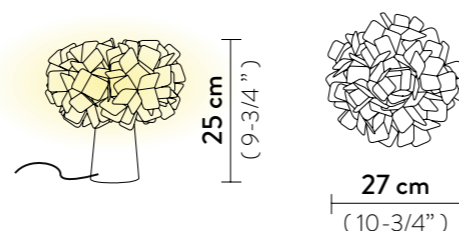

## CLIZIA TABLE

Light Source: 1 X 6W E14 LED Filament Bulb

Dimmable: not dimmable

Materials: Lentiflex®, Cristalflex®, Cristalflex® with cold foil

With: Magnetic System

Weight: net 0,63 Kg - gross 1,2 Kg

Packaging: 29 x 28 x h. 26 cm