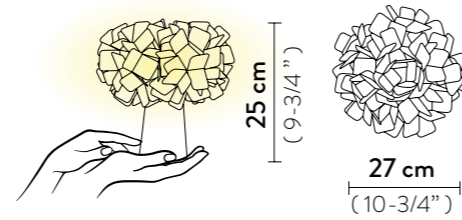

CLIZIA BATTERY

Light Source: 1,3W - 150 Lumen - 2.700 Kelvin - Battery LED

Dimmable: with integrated dimmer

Materials: Lentiflex®, Cristalflex® with cold foil

With: at max intensity around 6.5 hours duration,
at min intensity around 60 hours duration

Weight: net 0,63 Kg - gross 1,2 Kg

Packaging: 29 x 28 x h. 26 cm