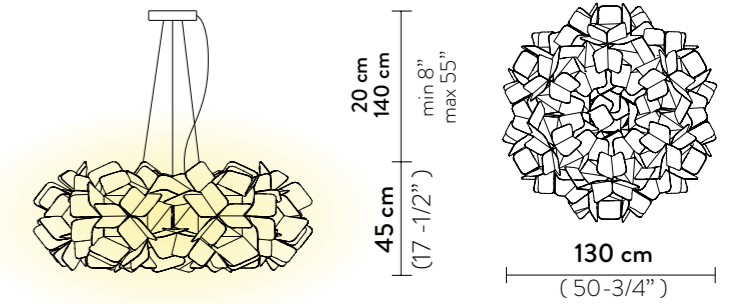

## CLIZIA SUSPENSION 130

Light Source: 15 X 12W E27 LED Filament Bulbs

Dimmable: with dimmable bulbs

Materials: Polycarbonate® with cold foil

Weight: net 16,6 Kg - gross 71 Kg

Packaging: 143 x 143 x h. 64 cm